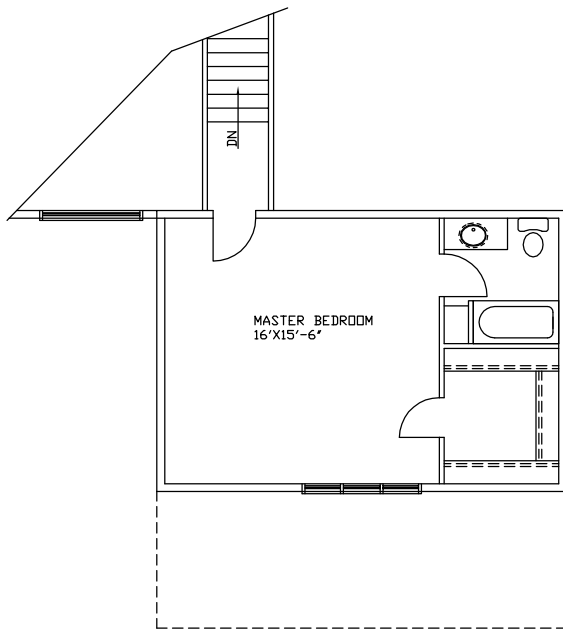

MAIN FLOOR PLAN 1312 SF
TOTAL-1719 SF

SECOND FLOOR PLAN 407 SF

DOWALT CUSTOM HOMES
 BOX 3509, STEINBACH, MANITOBA, R5G 1P7
 PHONE 326-6048 CEL. 371-1565 FAX. 326-3968